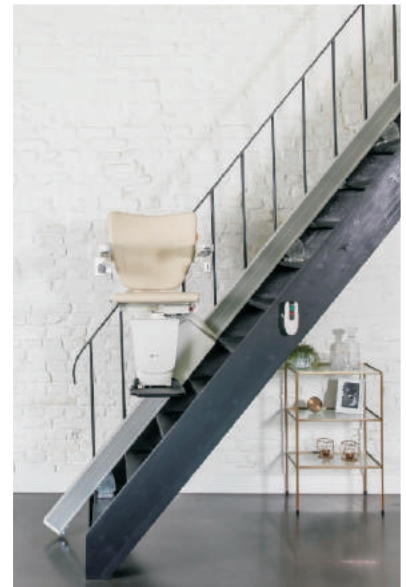

Any straight staircase can be fitted with straight stairlift without any alteration. A straight stairlift can only move in straight line. Different models are available for outdoor and indoor purpose.

Straight Stairlift Models

MINIVATOR 950

FEATURES

- High quality budget-friendly solution designed for indoor staircase.
- Designed to suit staircase length upto 36 feet.
- Continuous charging feature with safety sensors.
- Weight carrying capacity - 130Kgs.

MINIVATOR 1000

FEATURES

- A sleek and durable solution that is perfect for both the indoors and outdoors.
- Narrowest Stairlift with additional weight capacity.
- Includes user -friendly retractable seatbelt.
- Weight carrying capacity - 130Kgs.

HANDICARE 1100

FEATURES

- The slimmest straight Stairlift.
- Safe: Strong and reliable. Quiet and reliable motor.
- Slim: Stylish compact design. Leaves lot of free space.
- Smart: Clean and tidy. No oil or grease on the rail.
- Weight carrying capacity - 130Kgs.